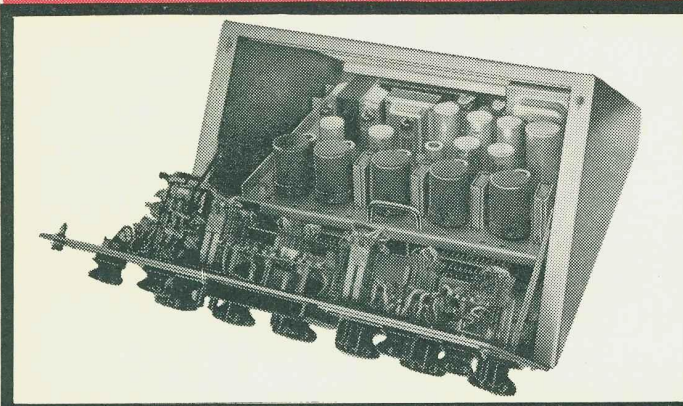

NEW

AWA *ALL-IN-ONE* STUDIO CONSOLETTA FOR AM, FM, TV

The A.W.A. Consolette type 1G59390 is a high quality broadcast audio control unit providing complete input facilities for small broadcasting installations or booth control of large studios. The monitor amplifier and power supply are all included in the cabinet and metering facilities are provided for all valve circuits. In emergency the monitor amplifier replaces the programme chain, from any input. Designed for operating convenience, accessibility and ease of maintenance, it combines functional styling with attractive appearance.

PICTURES SHOW EASE OF MAINTENANCE

Front panel hinges forward for easy access to rear.

Chassis pivots upwards for servicing of underside components.

Chassis easily removed for major maintenance and replacement.