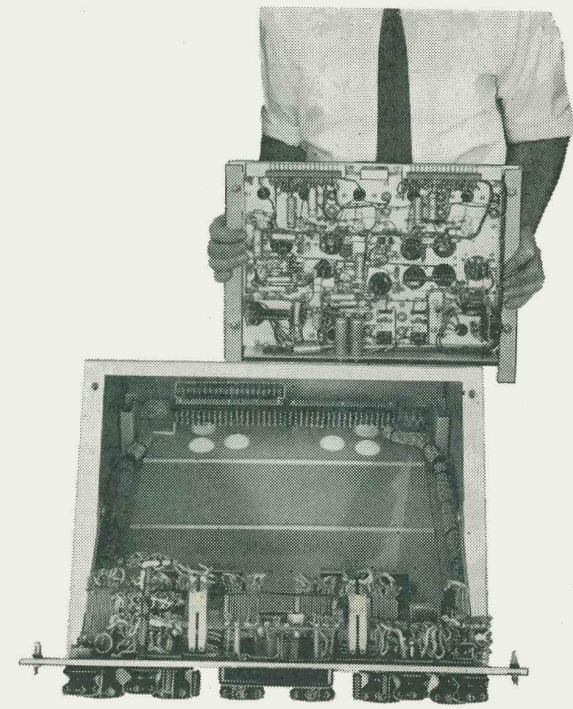

NEW

AWA *ALL-IN-ONE* STUDIO CONSOLETTA FOR AM, FM, TV

The A.W.A. Consolette type 1G59390 is a high quality broadcast audio control unit providing complete input facilities for small broadcasting installations or booth control of large studios. The monitor amplifier and power supply are all included in the cabinet and metering facilities are provided for all valve circuits. In emergency the monitor amplifier replaces the programme chain, from any input. Designed for operating convenience, accessibility and ease of maintenance, it combines functional styling with attractive appearance.

PICTURES SHOW EASE OF MAINTENANCE

Front panel hinges forward for easy access to rear.

Chassis pivots upwards for servicing of underside components.

Chassis easily removed for major maintenance and replacement.