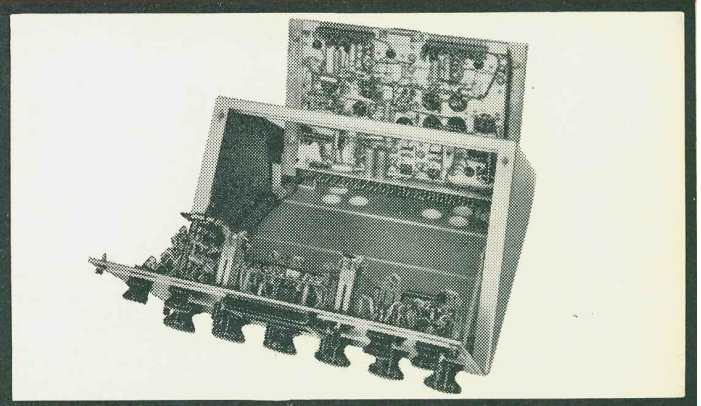

NEW

AWA *ALL-IN-ONE* STUDIO CONSOLETTA FOR AM, FM, TV

The A.W.A. Consolette type 1G59390 is a high quality broadcast audio control unit providing complete input facilities for small broadcasting installations or booth control of large studios. The monitor amplifier and power supply are all included in the cabinet and metering facilities are provided for all valve circuits. In emergency the monitor amplifier replaces the programme chain, from any input. Designed for operating convenience, accessibility and ease of maintenance, it combines functional styling with attractive appearance.

PICTURES SHOW EASE OF MAINTENANCE

Front panel hinges forward for easy access to rear.

Chassis pivots upwards for servicing of underside components.

Chassis easily removed for major maintenance and replacement.