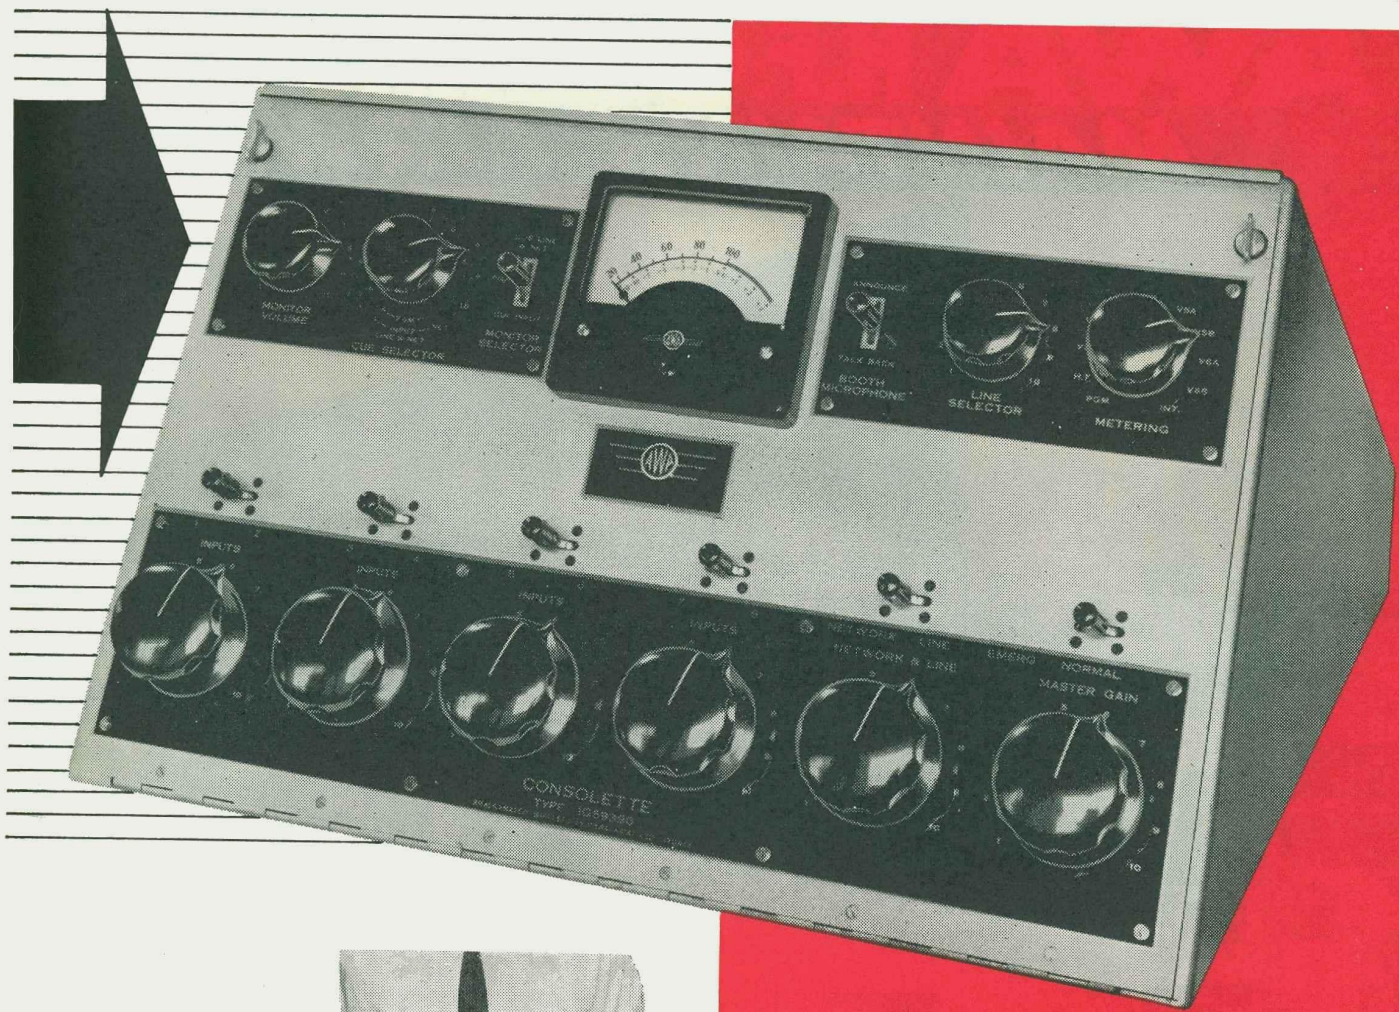

NEW

AWA *ALL-IN-ONE* STUDIO CONSOLETTA FOR AM, FM, TV

The A.W.A. Consolette type 1G59390 is a high quality broadcast audio control unit providing complete input facilities for small broadcasting installations or booth control of large studios. The monitor amplifier and power supply are all included in the cabinet and metering facilities are provided for all valve circuits. In emergency the monitor amplifier replaces the programme chain, from any input. Designed for operating convenience, accessibility and ease of maintenance, it combines functional styling with attractive appearance.

PICTURES SHOW EASE OF MAINTENANCE

Front panel hinges forward for easy access to rear.

Chassis pivots upwards for servicing of underside components.

Chassis easily removed for major maintenance and replacement.